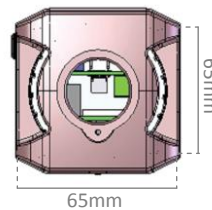

Mutek Technology Inc.

9F, No. 20 Zhong 1st Rd, Keelung, 20041, Taiwan, R.O.C.

TEL:886-2-2423-1111 FAX:886-2-2420-1473-6

IP2193PV2

5MP / Video Analytics / WDR Enhanced / Day & Night

Box Network Camera

- Audio in : External Mic. In
- Audio out : Line level out ;1 Vrms ; 3.5mm phone jack; Mono
- Audio S/N ratio : More than 60dB
- Audio Codec : G.711/AMR

135mm (L) x 65mm (W) x 65mm (H)

135mm

65mm

65mm